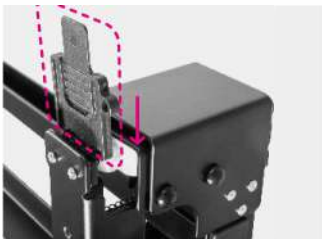

SVW03-46T

PREMIUM VIDEO WALL MOUNT (Pop out Digital Signage Mount)

Fit for most 45"-75" Screen

Easily pop-out & quick-lock mechanism

Screen Size
45"-75"

VESA Compatible
200x200 400x200
300x300 400x400
600x400

Profile to wall
143-306mm/
5.6"-12.0"

Tilt Range
+3°--5°

Screen Level
+3° - -3°

Weight Capacity
70kg/154lbs

Anti-theft

Direction Indicator

Pop-Out Lock System
reduces the possibility of
accidental pop-outs

Lock & Unlock Switch Knob
helps to lock/release display out of
the wall plate

Pop-Out Extension
easily pulls out for
installation and
maintenance

Lateral Shift
allows screens to slide left/right to simplify
installation and also can be fixed to prevent
potential collisions