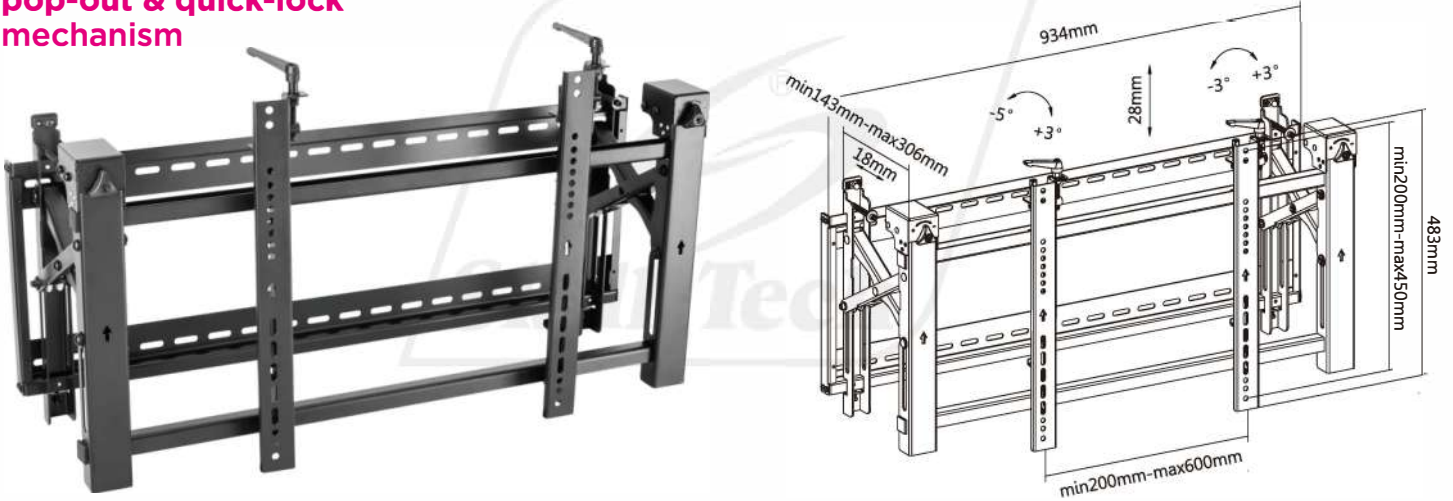

SVW03-46T

PREMIUM VIDEO WALL MOUNT (Pop out Digital Signage Mount)

Fit for most 45"-75" Screen

Easily pop-out & quick-lock mechanism

Screen Size
45"-75"

VESA Compatible
200x200 400x200
300x300 400x400
600x400

Profile to wall
143-306mm/
5.6"-12.0"

Tilt Range
+3°--5°

Screen Level
+3° - -3°

Weight Capacity
70kg/154lbs

Anti-theft

Direction Indicator

Pop-Out Lock System
reduces the possibility of
accidental pop-outs

Lock & Unlock Switch Knob
helps to lock/release display out of
the wall plate

Pop-Out Extension
easily pulls out for
installation and
maintenance

Lateral Shift
allows screens to slide left/right to simplify
installation and also can be fixed to prevent
potential collisions