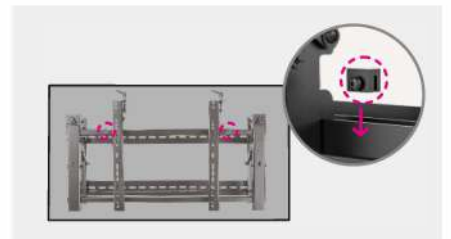

SVW03-46T

PREMIUM VIDEO WALL MOUNT (Pop out Digital Signage Mount)

Fit for most 45"-75" Screen

Easily pop-out & quick-lock mechanism

Screen Size
45"-75"

VESA Compatible
200x200 400x200
300x300 400x400
600x400

Profile to wall
143-306mm/
5.6"-12.0"

Tilt Range
+3°--5°

Screen Level
+3° - -3°

Weight Capacity
70kg/154lbs

Anti-theft

Direction Indicator

Pop-Out Lock System
reduces the possibility of
accidental pop-outs

Lock & Unlock Switch Knob
helps to lock/release display out of
the wall plate

Pop-Out Extension
easily pulls out for
installation and
maintenance

Lateral Shift
allows screens to slide left/right to simplify
installation and also can be fixed to prevent
potential collisions